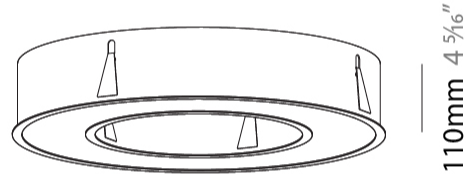

GENERAL

Series: Glorious
Subseries: Glorious
Brand: Prolight
Division: Architectural
Mounting Type: Recessed
Mounting Location: Ceiling
Subcategory: Ambient

PHYSICAL

Shape: Round
Diameter (mm): 770
Diameter (in): 30 ⁵/₁₆
Height (mm): 110
Height (in): 4 ⁵/₁₆
Min. Recessing Depth (mm): 120
Min. Recessing Depth (in): 4 ³/₄
Light Distribution: Direct
Weight (kg): 9.285
Weight (lbs): 20.47
Diffuser: PMMA - Opal or Micro-Prism
Fixture Finish: SSR / BKV / CWI / CRY / HAB / UFT / ITA / RUA / FTG / MYG / LOD / PUS / FRO / FUP / KIA / POP / BLS / SPG / MEY / GOH / GUM / CHC / COM / ABZ / JAG / OBR / MOS / ROR
Fixture Material: Aluminum
Cut-out Measurements: 760mm / 29 15/16" x 440mm / 17 5/16"

ELECTRICAL

Lamp Type: LED (Zhaga Standard)
Input Wattage (W): 30
Total Output Wattage (W): 24 / 19.2 (3500K)
Dimming: Non-Dimming / Phase Dimming (120Vac only) / 0-10V Dimming
Driver Included: Yes
Driver Location: Integrated
Driver Type: Constant Current - 120 / 277Vac
Driver Class: Class 2
Input Voltage (V): 120 - 277
Constant Current (MA): 350 / 600 (3500K)

LED

Color Temperature (°K): 3000 / 3500 / 4000
Max. Delivered Lumen (lm): 2770 / 2862 / 2920
CRI: >80 CRI
Efficiency (%): 65
Lamp Life (hrs): 50000

OPTICAL

RATINGS AND CERTIFICATIONS

Certified By: Certified for North American Standards
IP rating: IP20

Ø 428mm 16 ⁷/₈"

Ø 770mm 30 ⁵/₁₆"

110mm 4 ⁵/₁₆"

760mm x 440mm
29 ¹⁵/₁₆" x 17 ⁵/₁₆"

120mm
4 ³/₄"

10 - 15mm
³/₈" - ⁹/₁₆"