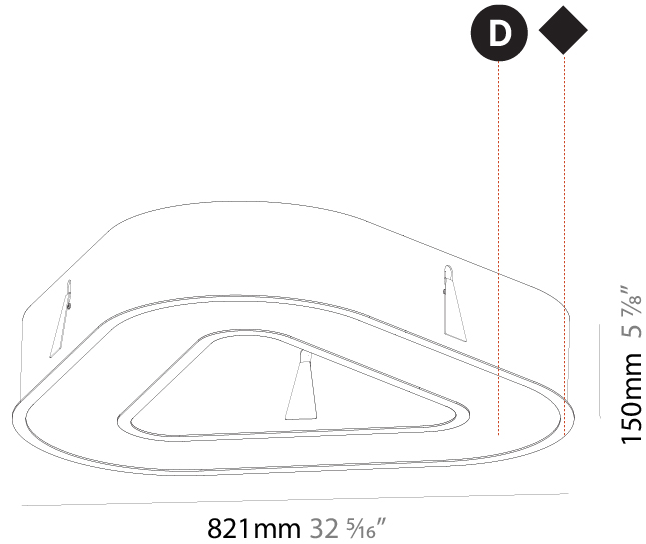

GENERAL

Series: Glorious
Subseries: Glorious Victory
Brand: Prolicht
Division: Architectural
Mounting Type: Recessed
Mounting Location: Ceiling
Subcategory: Ambient

PHYSICAL

Shape: Abstract
Length (mm): 821
Length (in): 32 5/16
Width (mm): 821
Width (in): 32 5/16
Height (mm): 150
Height (in): 5 7/8
Min. Recessing Depth (mm): 160
Min. Recessing Depth (in): 6 3/16
Light Distribution: Direct
Weight (kg): 8.969
Weight (lbs): 19.73
Diffuser: PMMA - Opal or Micro-Prism
Fixture Finish: SSR / BKV / CWI / CRY / HAB / UFT / ITA / RUA / FTG / MYG / LOD / PUS / FRO / FUP / KIA / POP / BLS / SPG / MEY / GOH / GUM / CHC / COM / ABZ / JAG / OBR / MOS / ROR
Fixture Material: Aluminum

ELECTRICAL

Lamp Type: LED (Zhaga Standard)
Input Wattage (W): 30
Total Output Wattage (W): 24 / 19.2 (3500K)
Dimming: Non-Dimming / Phase Dimming (120Vac only) / 0-10V Dimming
Driver Included: Yes
Driver Location: Integrated
Driver Type: Constant Current - 120 / 277Vac
Driver Class: Class 2
Input Voltage (V): 120 - 277
Constant Current (MA): 350 / 600 (3500K)

LED

Color Temperature (°K): 3000 / 3500 / 4000
Max. Delivered Lumen (lm): 2770
CRI: >80 CRI
Efficiency (%): 65
Lamp Life (hrs): 50000

OPTICAL

RATINGS AND CERTIFICATIONS

Certified By: Certified for North American Standards
IP rating: IP20